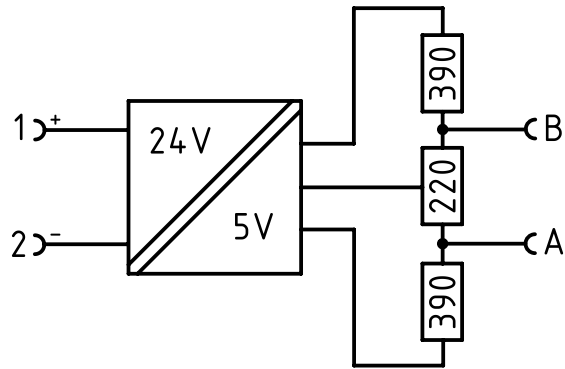

block diagram

	All rights reserved Department EL PD - DE	All Dimensions in mm Original Size DIN A4		Scale 1:1	Free size tol.	Ref. Sub.
		Created by FINKEV	Inspected by SCHNIEDER	Standardisation TIEMANNA	Date 2014-02-17	State Final Release
HARTING Electric GmbH & Co. KG D-32339 Espelkamp		Title Han Brid-Female-C			Doc-Key / ECM-Nr. 100179775/UGD/004/A 500000071208	
		Type TB	Number 09 12 006 2791		Rev. A	Page 1/1