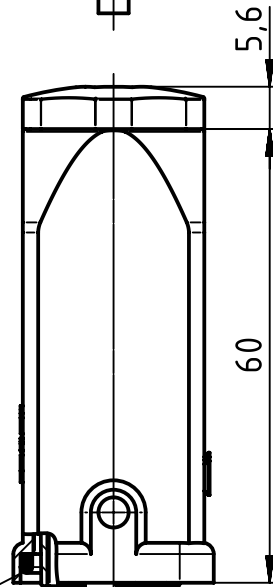

block diagram

	All rights reserved Department EL PD - DE	All Dimensions in mm Original Size DIN A4		Scale 1:1	Free size tol.	Ref. Sub.
		Created by FINKEV	Inspected by SCHNIEDER	Standardisation TIEMANNA	Date 2014-02-17	State Final Release
HARTING Electric GmbH & Co. KG D-32339 Espelkamp		Title Han Brid-Female-C			Doc-Key / ECM-Nr. 100179775/UGD/004/A 500000071208	
		Type TB	Number 09 12 006 2791		Rev. A	Page 1/1