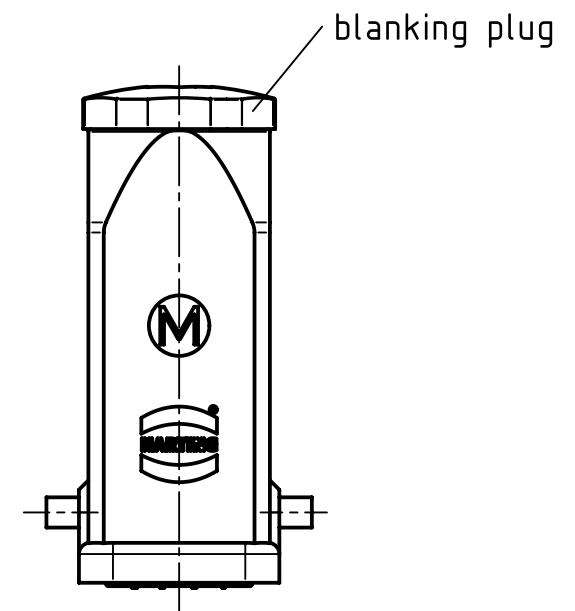

block diagram

	All rights reserved Department EL PD - DE	All Dimensions in mm Original Size DIN A4		Scale 1:1	Free size tol.	Ref. Sub.
		Created by FINKEV	Inspected by SCHNIEDER	Standardisation TIEMANNA	Date 2014-02-17	State Final Release
HARTING Electric GmbH & Co. KG D-32339 Espelkamp		Title Han Brid-Female-C			Doc-Key / ECM-Nr. 100179775/UGD/004/A 500000071208	
		Type TB	Number 09 12 006 2791		Rev. A	Page 1/1