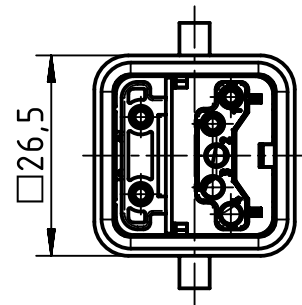

block diagram

	All rights reserved Department EL PD - DE	All Dimensions in mm Original Size DIN A4		Scale 1:1	Free size tol.	Ref. Sub.
		Created by FINKEV	Inspected by SCHNIEDER	Standardisation TIEMANNA	Date 2014-02-17	State Final Release
HARTING Electric GmbH & Co. KG D-32339 Espelkamp		Title Han Brid-Female-C			Doc-Key / ECM-Nr. 100179775/UGD/004/A 500000071208	
		Type TB	Number 09 12 006 2791		Rev. A	Page 1/1