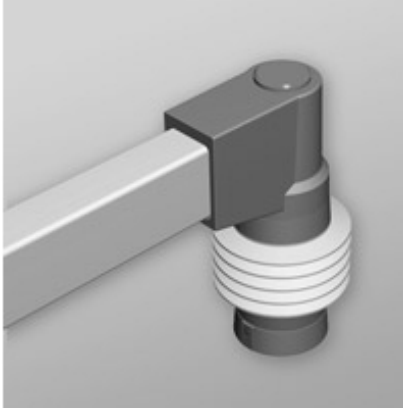

Tara Plus Tilt Elbow Coupling *TPSSTEC Series*

- Attaches to enclosure.
- Accepts 60x40mm rectangular tube parallel to enclosure top/bottom.
- Die-cast Aluminum G Al Si 12.
- Rotates 300°.
- Features an adjustable tilt. mechanism up to 35°.