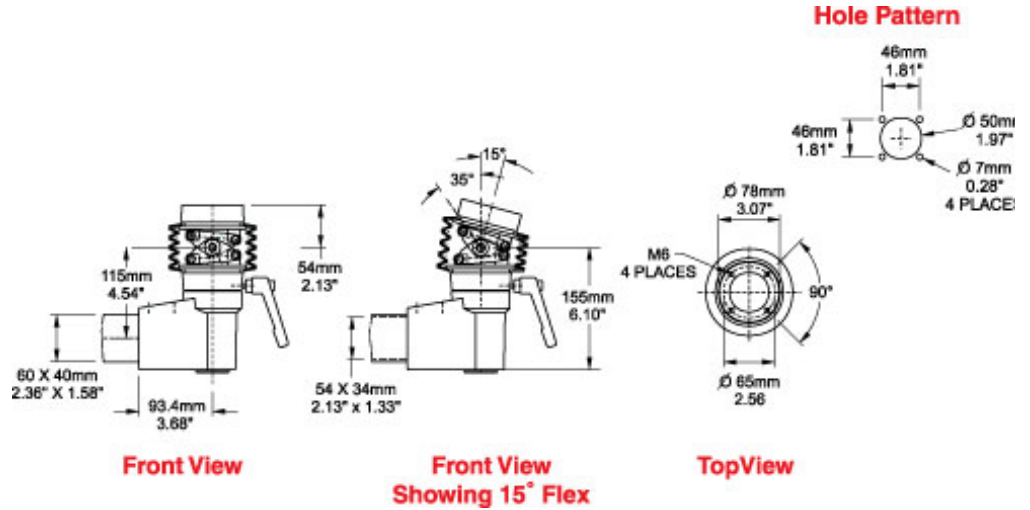

Tara Plus Tilt Elbow Coupling *TPSSTEC Series*

- Attaches to enclosure.
- Accepts 60x40mm rectangular tube parallel to enclosure top/bottom.
- Die-cast Aluminum G Al Si 12.
- Rotates 300°.
- Features an adjustable tilt. mechanism up to 35°.