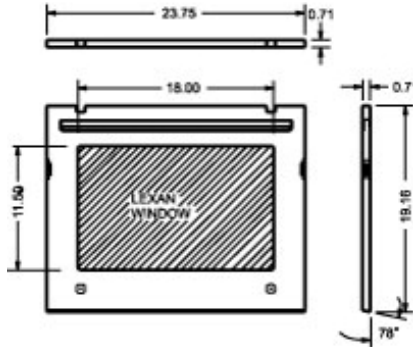

Turret/Terminal Window Door *S2CWD Series*

- Maintains the NEMA rating of the enclosure.
- Constructed of 14 gauge steel and lexan window.
- Easy field installation.
- Fits Standard Turret, Deep Turret, and Data Terminal.
- Offered in 24" width only.
- Available in light gray and stainless steel.

Part No.	Finish
2CLTW24	ANSI 61 Gray (smooth)
2CSTW24	Stainless Steel

Data subject to change without notice