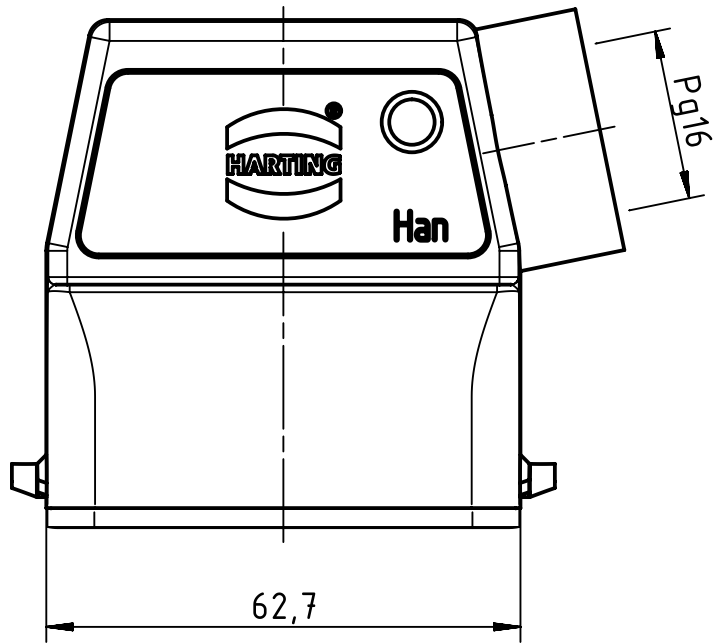

1 2 3 4 5 6

A

B

C

D

 All Dimensions in mm Original Size DIN A4	Scale	Free size tol.			Ref.
	1:1				Sub.
 All rights reserved Department EL PD - DE	Created by	Inspected by	Standardisation	Date	State
	SCHULZI	BERGHORN	TIEMANNA	2014-02-26	Final Release
HARTING Electric GmbH & Co. KG D-32339 Espelkamp	Title				Doc-Key / ECM-Nr.
	Han A Hood Side Entry HC 2 Pegs PG 16				100189407/UGD/004/A 500000071737
Type		Number		Rev.	Page
TB		09 20 010 0540		A	1/1