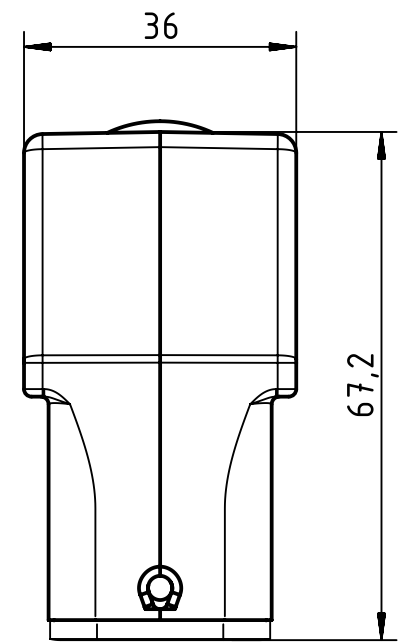

1 2 3 4 5 6

A

B

C

D

 All Dimensions in mm Original Size DIN A4	Scale	Free size tol.			Ref.
	1:1				Sub.
 All rights reserved Department EL PD - DE	Created by	Inspected by	Standardisation	Date	State
	SCHULZI	BERGHORN	TIEMANNA	2014-02-26	Final Release
HARTING Electric GmbH & Co. KG D-32339 Espelkamp	Title				Doc-Key / ECM-Nr.
	Han A Hood Side Entry HC 2 Pegs PG 16				100189407/UGD/004/A 500000071737
Type		Number		Rev.	Page
TB		09 20 010 0540		A	1/1