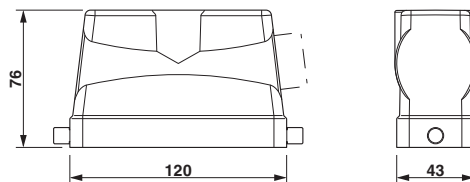

Technical data

Dimensions

| | |
|--------|--------|
| Height | 76 mm |
| Width | 43 mm |
| Length | 120 mm |

Ambient conditions

| | |
|---------------------------------|-------------------|
| Schutzart Gehäuse (IP) | IP65 |
| Ambient temperature (operation) | -40 °C ... 125 °C |

Accessories

Accessories

Full screw connection

Cable gland - HC-K-KV-M32(15-21) - 1690642

Plastic screw connection up to 5 bar, thread length: 10 mm, cable diameter: 15 - 21 mm, WAF 36, screw connection: M32

Housing - HC-B 24-TFL-H-O1STM32S - 1460213

Accessories

Cable gland - HC-M-KV-M32(14-21) - 1690587

Metal screw connection up to 5 bar, thread length: 8 mm, cable diameter: 14 - 21 mm, WAF 34, screw connection: M32

Cable gland - HC-M-KV-M32(19-27) - 1646010

Metal screw connection up to 5 bar, thread length: 8 mm, cable diameter: 19 - 27 mm, WAF 43, screw connection: M32

Drawings

Dimensioned drawing

Dimensional drawing