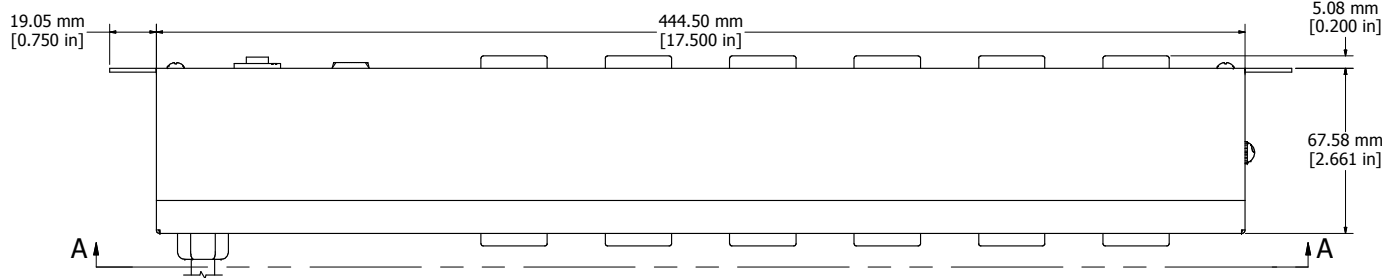

ASSEMBLY - VIEW FROM FRONT

ISOMETRIC VIEW

ASSEMBLY - VIEW FROM BOTTOM

ASSEMBLY - VIEW FROM SIDE

SECTION A-A

1583T12A1BKX
Finish - Front - Black Painted Steel
Back - Black Painted Steel
Rated - 125 VAC, 60 Hz, 15 Amps
Approvals - CSA Certified Standards C22.2 (No. 21-95, 42-99)
- UL Recognized Standard UL1363
Cord Length
1583T12A1BKX - 6' Foot Power Cord (NEMA 5-15P)
1583T12B1BKX - 15' Foot Power Cord (NEMA 5-15P)