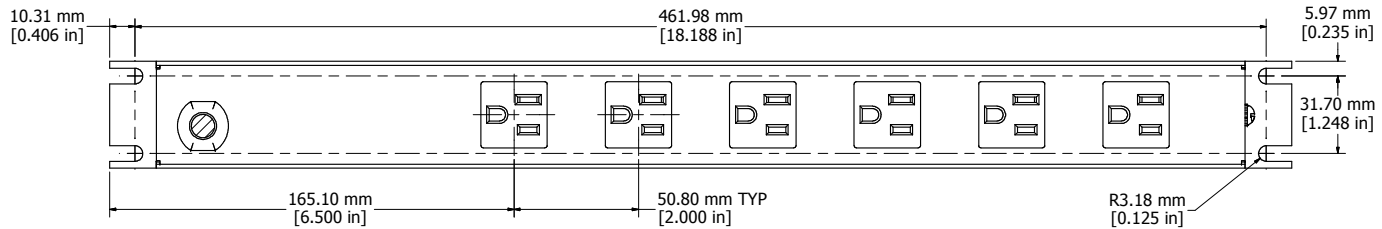

ASSEMBLY - VIEW FROM FRONT

ISOMETRIC VIEW

ASSEMBLY - VIEW FROM BOTTOM

ASSEMBLY - VIEW FROM SIDE

SECTION A-A

1583T12A1BKX
Finish - Front - Black Painted Steel
Back - Black Painted Steel
Rated - 125 VAC, 60 Hz, 15 Amps
Approvals - CSA Certified Standards C22.2 (No. 21-95, 42-99)
- UL Recognized Standard UL1363
Cord Length
1583T12A1BKX - 6' Foot Power Cord (NEMA 5-15P)
1583T12B1BKX - 15' Foot Power Cord (NEMA 5-15P)