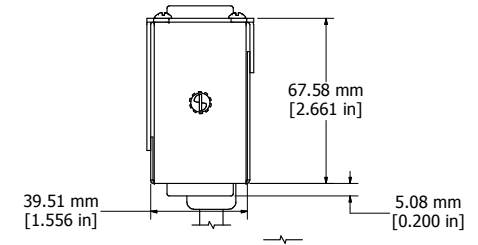

ASSEMBLY - VIEW FROM FRONT

ISOMETRIC VIEW

ASSEMBLY - VIEW FROM BOTTOM

ASSEMBLY - VIEW FROM SIDE

SECTION A-A

1583T12A1BKX
Finish - Front - Black Painted Steel
Back - Black Painted Steel
Rated - 125 VAC, 60 Hz, 15 Amps
Approvals - CSA Certified Standards C22.2 (No. 21-95, 42-99)
- UL Recognized Standard UL1363
Cord Length
1583T12A1BKX - 6' Foot Power Cord (NEMA 5-15P)
1583T12B1BKX - 15' Foot Power Cord (NEMA 5-15P)