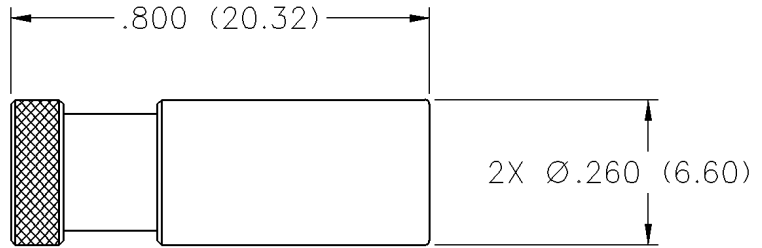

# SMB Matched Plug Open and Short

INCHES (MILLIMETERS)  
CUSTOMER DRAWINGS AVAILABLE UPON REQUEST

TERMINATION	GOLD PLATED
OPEN	131-8801-821
SHORT	131-8801-811